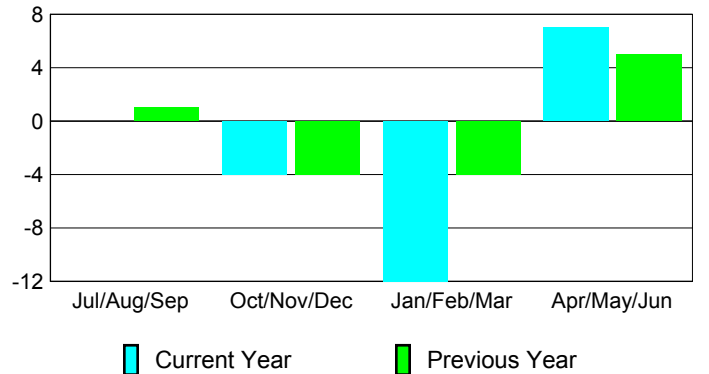

Gender Comparison 2008-2009

Jul/Aug/Sep

Oct/Nov/Dec

Jan/Feb/Mar

Apr/May/June

Male

Female