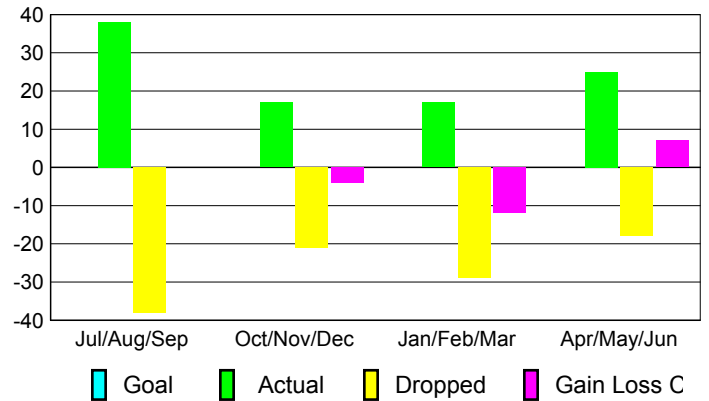

Membership Results 2008-2009

Goal, New, Dropped, Gain/Loss

Comparison of Membership Gain/Loss

Current Year Compared to the Previous Year